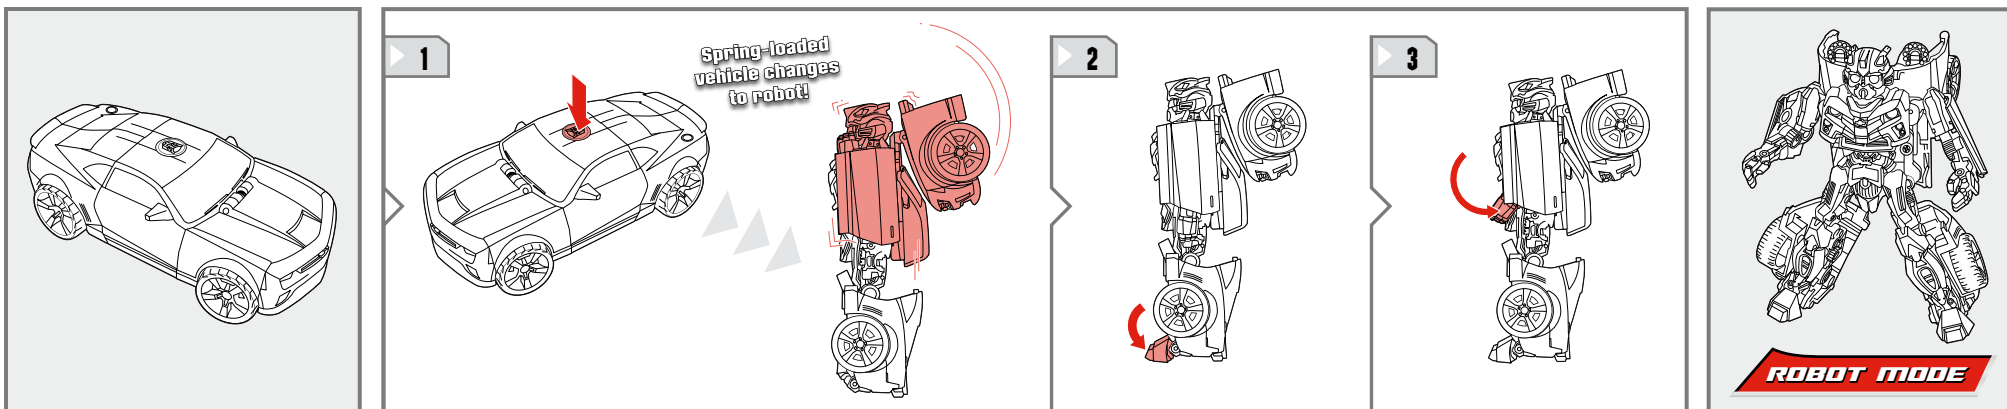

CHANGING TO ROBOT

Product and colors may vary.
Some poses may require hand support.

© 2010 DreamWorks LLC and Paramount Pictures Corporation
® and/or TM™ & © 2010 Hasbro. All Rights Reserved.
TM & ® denote U.S. Trademarks.
* Manufactured under license from Tomy Company, Ltd.

NEED HELP?
TRANSFORMERS.COM/INSTRUCTIONS

Retain instructions for
future reference.

DREAMWORKS
PICTURES

Camaro and all related Emblems
and vehicle body designs are
General Motors Trademarks used
under license to Hasbro, Inc.

P/N 7102870000

Not suitable for children
under 3 years because of
small parts – choking hazard.