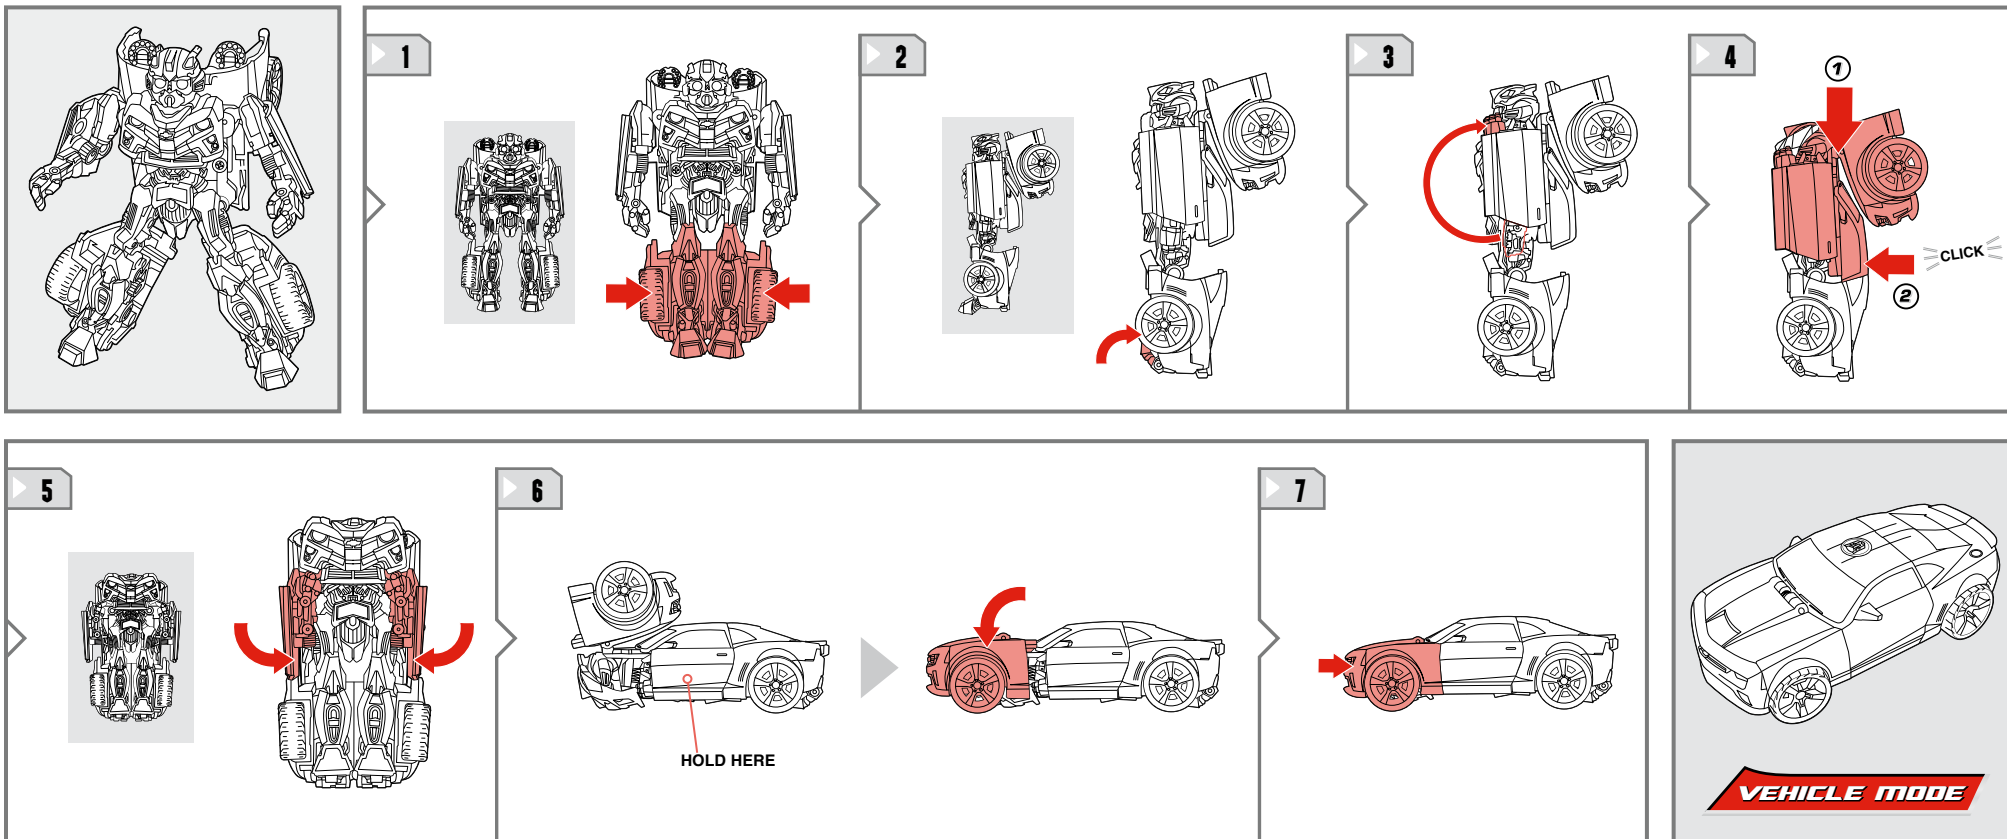

# TRANSFORMERS

**AGES 4+**

25963/98467 Asst.

**ACTIVATORS**

**NOTE:** Some parts are made to detach if excessive force is applied and are designed to be reattached if separation occurs. Adult supervision may be necessary for younger children.

## CHANGING TO VEHICLE